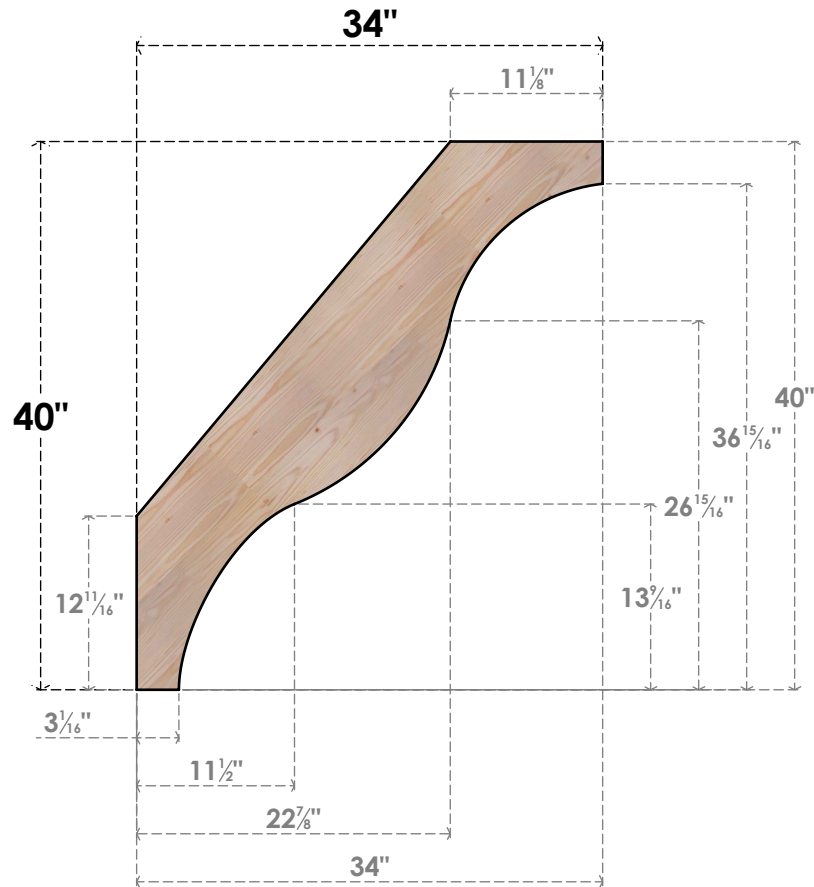

BRC04X34X40FST00SDF

3 1/2"W X 34"D X 40"H FUNSTON SMOOTH BRACE, DOUGLAS FIR

SIDE

FRONT

EKENA MILLWORK
 2300 WEST MAIN ST.
 CLARKSVILLE, TX 75426
 TOLL FREE: 866-607-0453
 WWW.EKENAMILLWORK.COM

NOTES

1. INSTALLATION TO BE COMPLETED IN ACCORDANCE WITH MANUFACTURER'S SPECIFICATIONS.
2. DRAWING MAY NOT BE TO SCALE
3. THIS DRAWING IS INTENDED FOR DESIGN AND PLANNING PURPOSES ONLY.
4. ALL INFORMATION CONTAINED HEREIN WAS CURRENT AT THE TIME OF DEVELOPMENT BUT MUST BE REVIEWED AND APPROVED BY THE PRODUCT MANUFACTURER TO BE CONSIDERED ACCURATE.
5. PRODUCTS ARE NOT KILN DRIED. THIS ITEM IS UNIQUE AND WILL CONTAIN THE NATURAL VARIATIONS THAT THE WOOD SPECIES OFFERS. THIS MAY RESULT IN VARIATIONS UP TO 1/4"