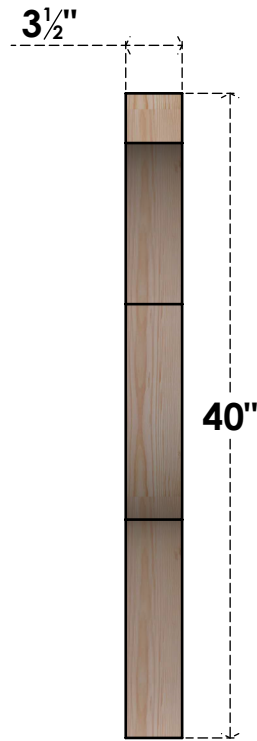

BRC04X34X40FST00SDF

3 1/2"W X 34"D X 40"H FUNSTON SMOOTH BRACE, DOUGLAS FIR

SIDE

FRONT

EKENA MILLWORK
 2300 WEST MAIN ST.
 CLARKSVILLE, TX 75426
 TOLL FREE: 866-607-0453
 WWW.EKENAMILLWORK.COM

NOTES

1. INSTALLATION TO BE COMPLETED IN ACCORDANCE WITH MANUFACTURER'S SPECIFICATIONS.
2. DRAWING MAY NOT BE TO SCALE
3. THIS DRAWING IS INTENDED FOR DESIGN AND PLANNING PURPOSES ONLY.
4. ALL INFORMATION CONTAINED HEREIN WAS CURRENT AT THE TIME OF DEVELOPMENT BUT MUST BE REVIEWED AND APPROVED BY THE PRODUCT MANUFACTURER TO BE CONSIDERED ACCURATE.
5. PRODUCTS ARE NOT KILN DRIED. THIS ITEM IS UNIQUE AND WILL CONTAIN THE NATURAL VARIATIONS THAT THE WOOD SPECIES OFFERS. THIS MAY RESULT IN VARIATIONS UP TO 1/4"